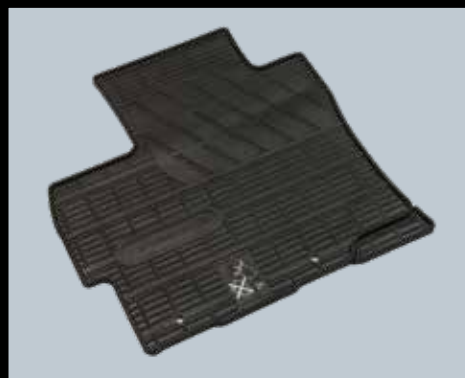

▲ **Mirror cover set**
For part numbers see quick reference list.

▲ **LED fog lamp kit**
For part numbers see quick reference list.

▲ **Exhaust finisher**
MZ330438

COMFORT

◀ **Side wind deflector set**
MZ562854